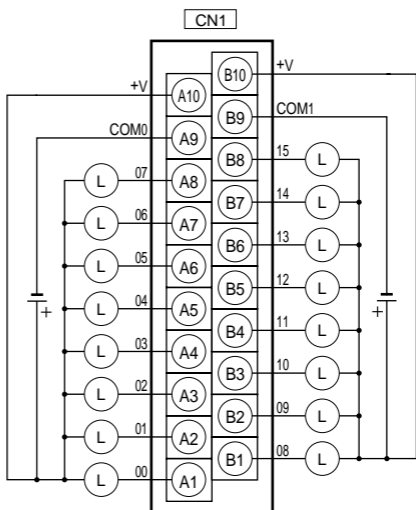

PLC I/O Unit

C200H-MD115
C200H-MD215
C200H-MD501

Connector
Terminal
Conversion Unit

XW2D-20G6

Connecting
Cable

XW2Z-□□□A

Connections
Diagrams