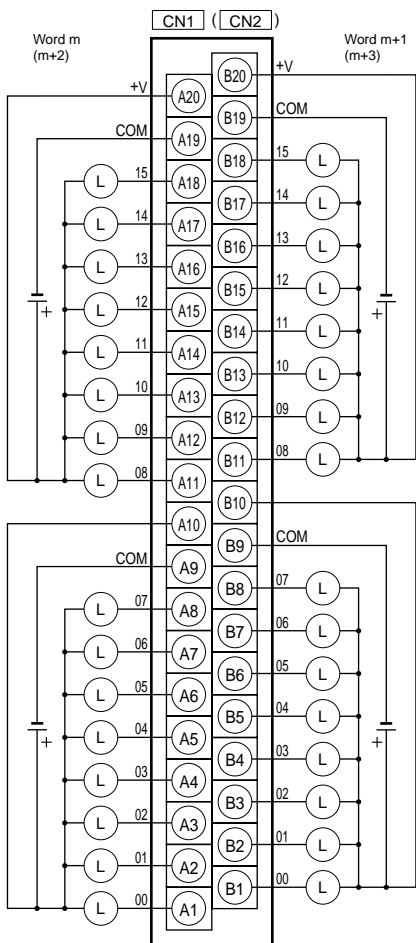

PLC I/O Unit

C200H-OD218
C200H-OD219Connector
Terminal
Conversion Unit

XW2D-40G6

Connecting
Cable

XW2Z-□□□B

Connections
Diagrams