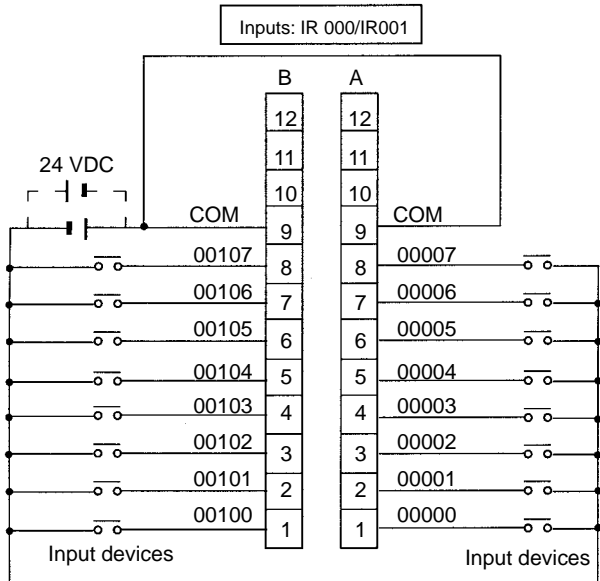

# CPU Units with 32 I/O Points: CPM2C-32CDT □ C-D

**Note** COM terminals (A9 and B9) are connected internally.