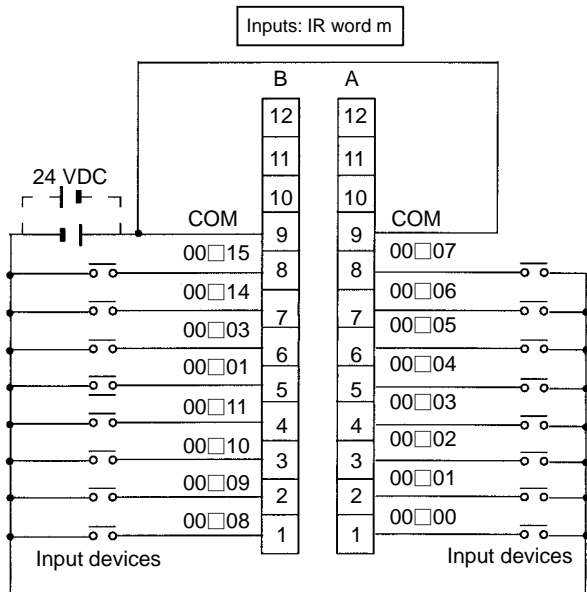

# Expansion I/O Units with 32 I/O Points: CPM2C-32EDT□C

**Note** COM terminals (A9 and B9) are connected internally.