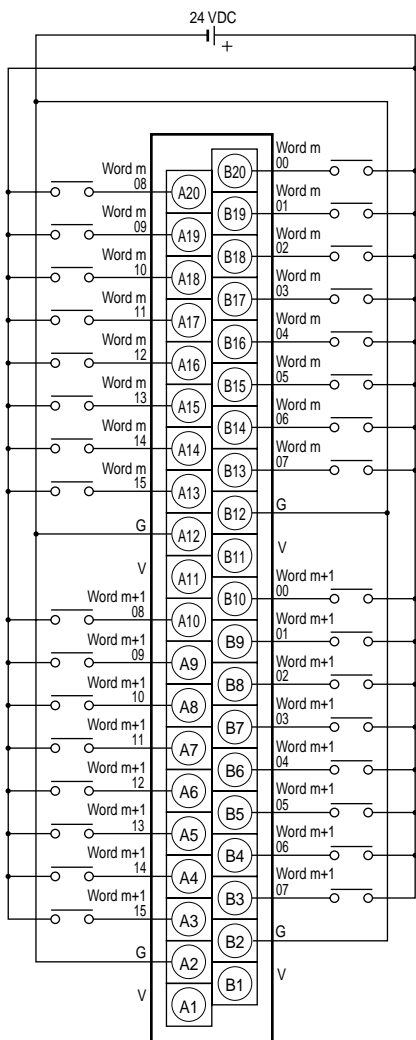

Remote Terminal

DRT1-ID32ML1

Connector Terminal Conversion Unit

XW2D-40G6

Connecting Cable

XW2Z-C□K

Connections Diagrams