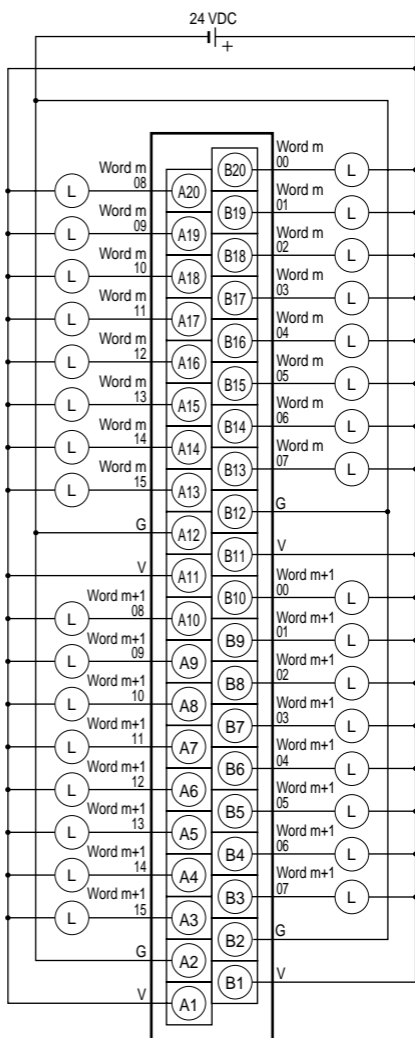

Remote
Terminal

DRT1-OD32ML

Connector
Terminal
Conversion Unit

XW2D-40G6

Connecting
Cable

XW2Z-C□K

Connections
Diagrams