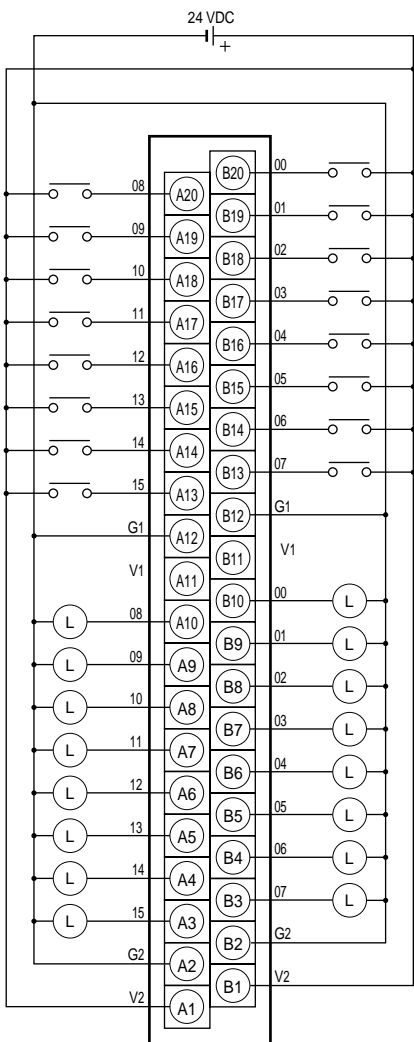

Remote Terminal

SRT2-MD32ML-1

Connector Terminal Conversion Unit

XW2D-40G6

Connecting Cable

XW2Z-C□K

Connections Diagrams