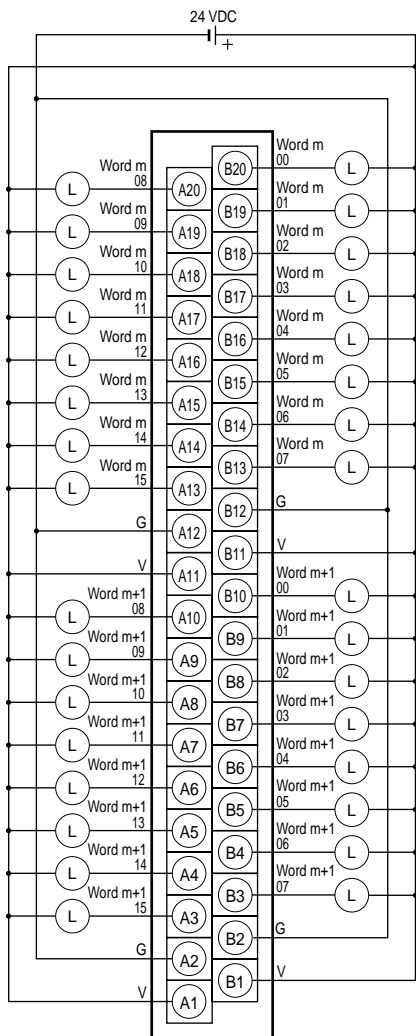

Remote Terminal

SRT2-OD32ML

Connector Terminal Conversion Unit

XW2D-40G6

Connecting Cable

XW2Z-C□K

Connections Diagrams