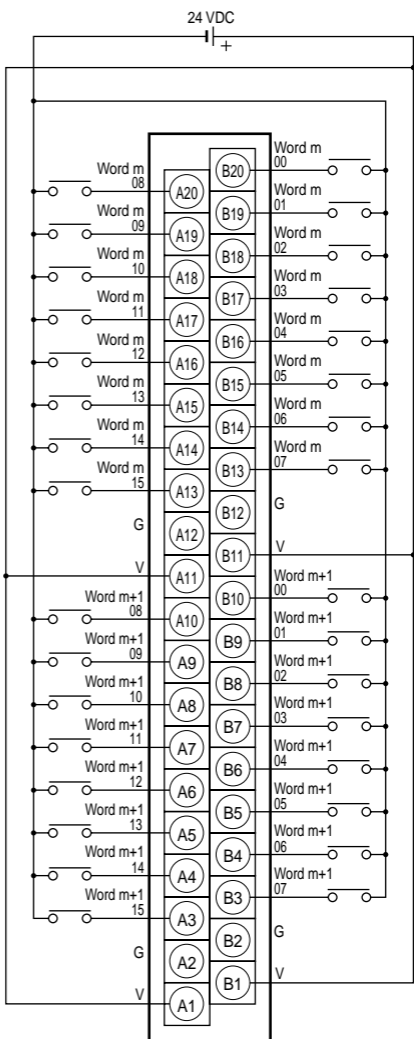

Remote Terminal

SRT2-ID32ML

Connector Terminal Conversion Unit

XW2D-40G6

Connecting Cable

XW2Z-C□K

Connections Diagrams